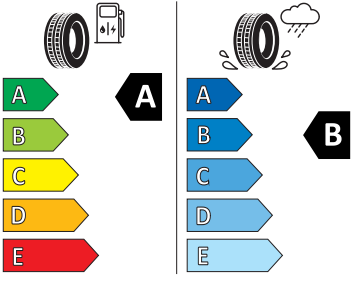

2020/740

- Michelin 205.0/55.0 R17

MICHELIN

069790

205/55R17 91 V

C1