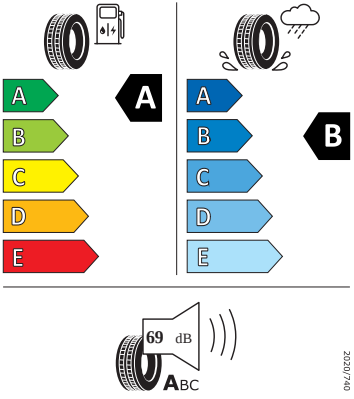

C1

2020/740

- GOODYEAR 195/55 R16

GOODYEAR

546884

195/55R16 91 V XL

C1

2020/740