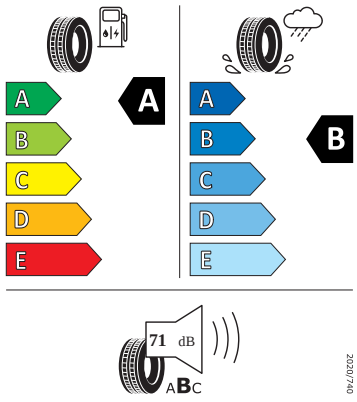

2020/740

- Goodyear 205/60 R16

GOODYEAR

546288

205/60R16 92 V

C1