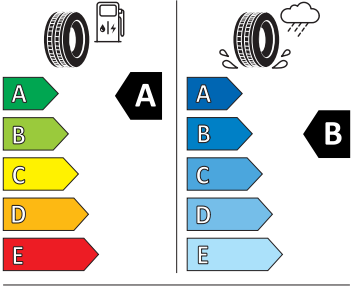

2020/740

- Continental 185/65 R15

Continental

0358474

185/65 R 15 88 H

C1

2020/740

- Goodyear 185/65 R15