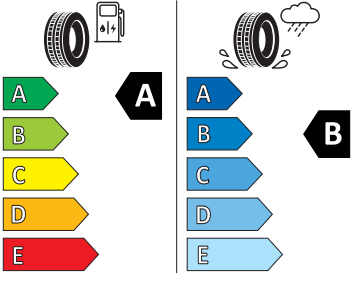

2020/740

- Continental 185/65 R15

Continental

0358474

185/65 R 15 88 H

C1

2020/740

- Goodyear 185/65 R15