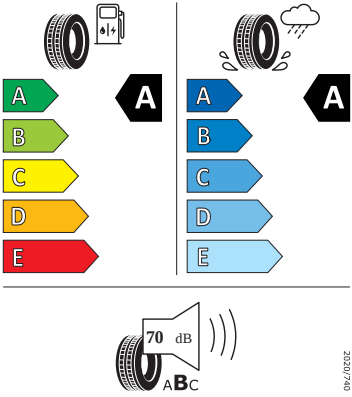

2020/740

- Continental 185/65 R15

Continental

0358474

185/65 R 15 88 H

C1