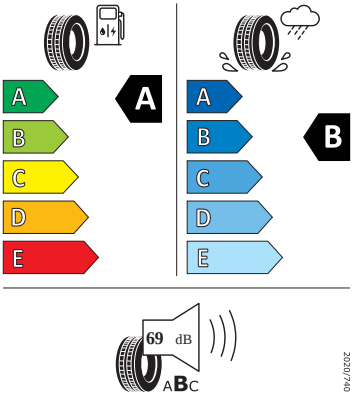

C1

2020/740

- Goodyear 185/65 R15

GOODYEAR

546607

185/65R15 88 H

C1

2020/740