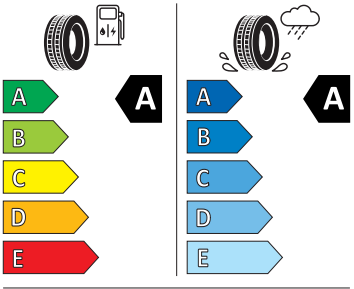

Bridgestone 23309

215/50 R18 96 W XL C1

2020/740

- GOODYEAR 215/50 R18

GOODYEAR 581002

215/50R18 96 W XL C1

2020/740