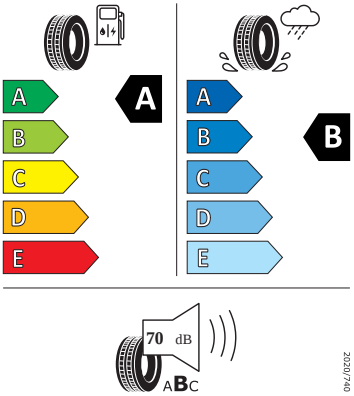

C1

2020/740

- Goodyear 205/55 R17

GOODYEAR

582740

205/55R17 91 V

C1

2020/740