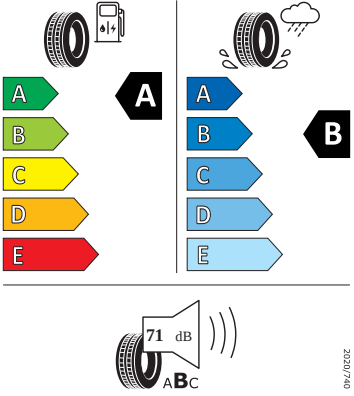

BRIDGESTONE

14095

235/50 R20 100 T

C1